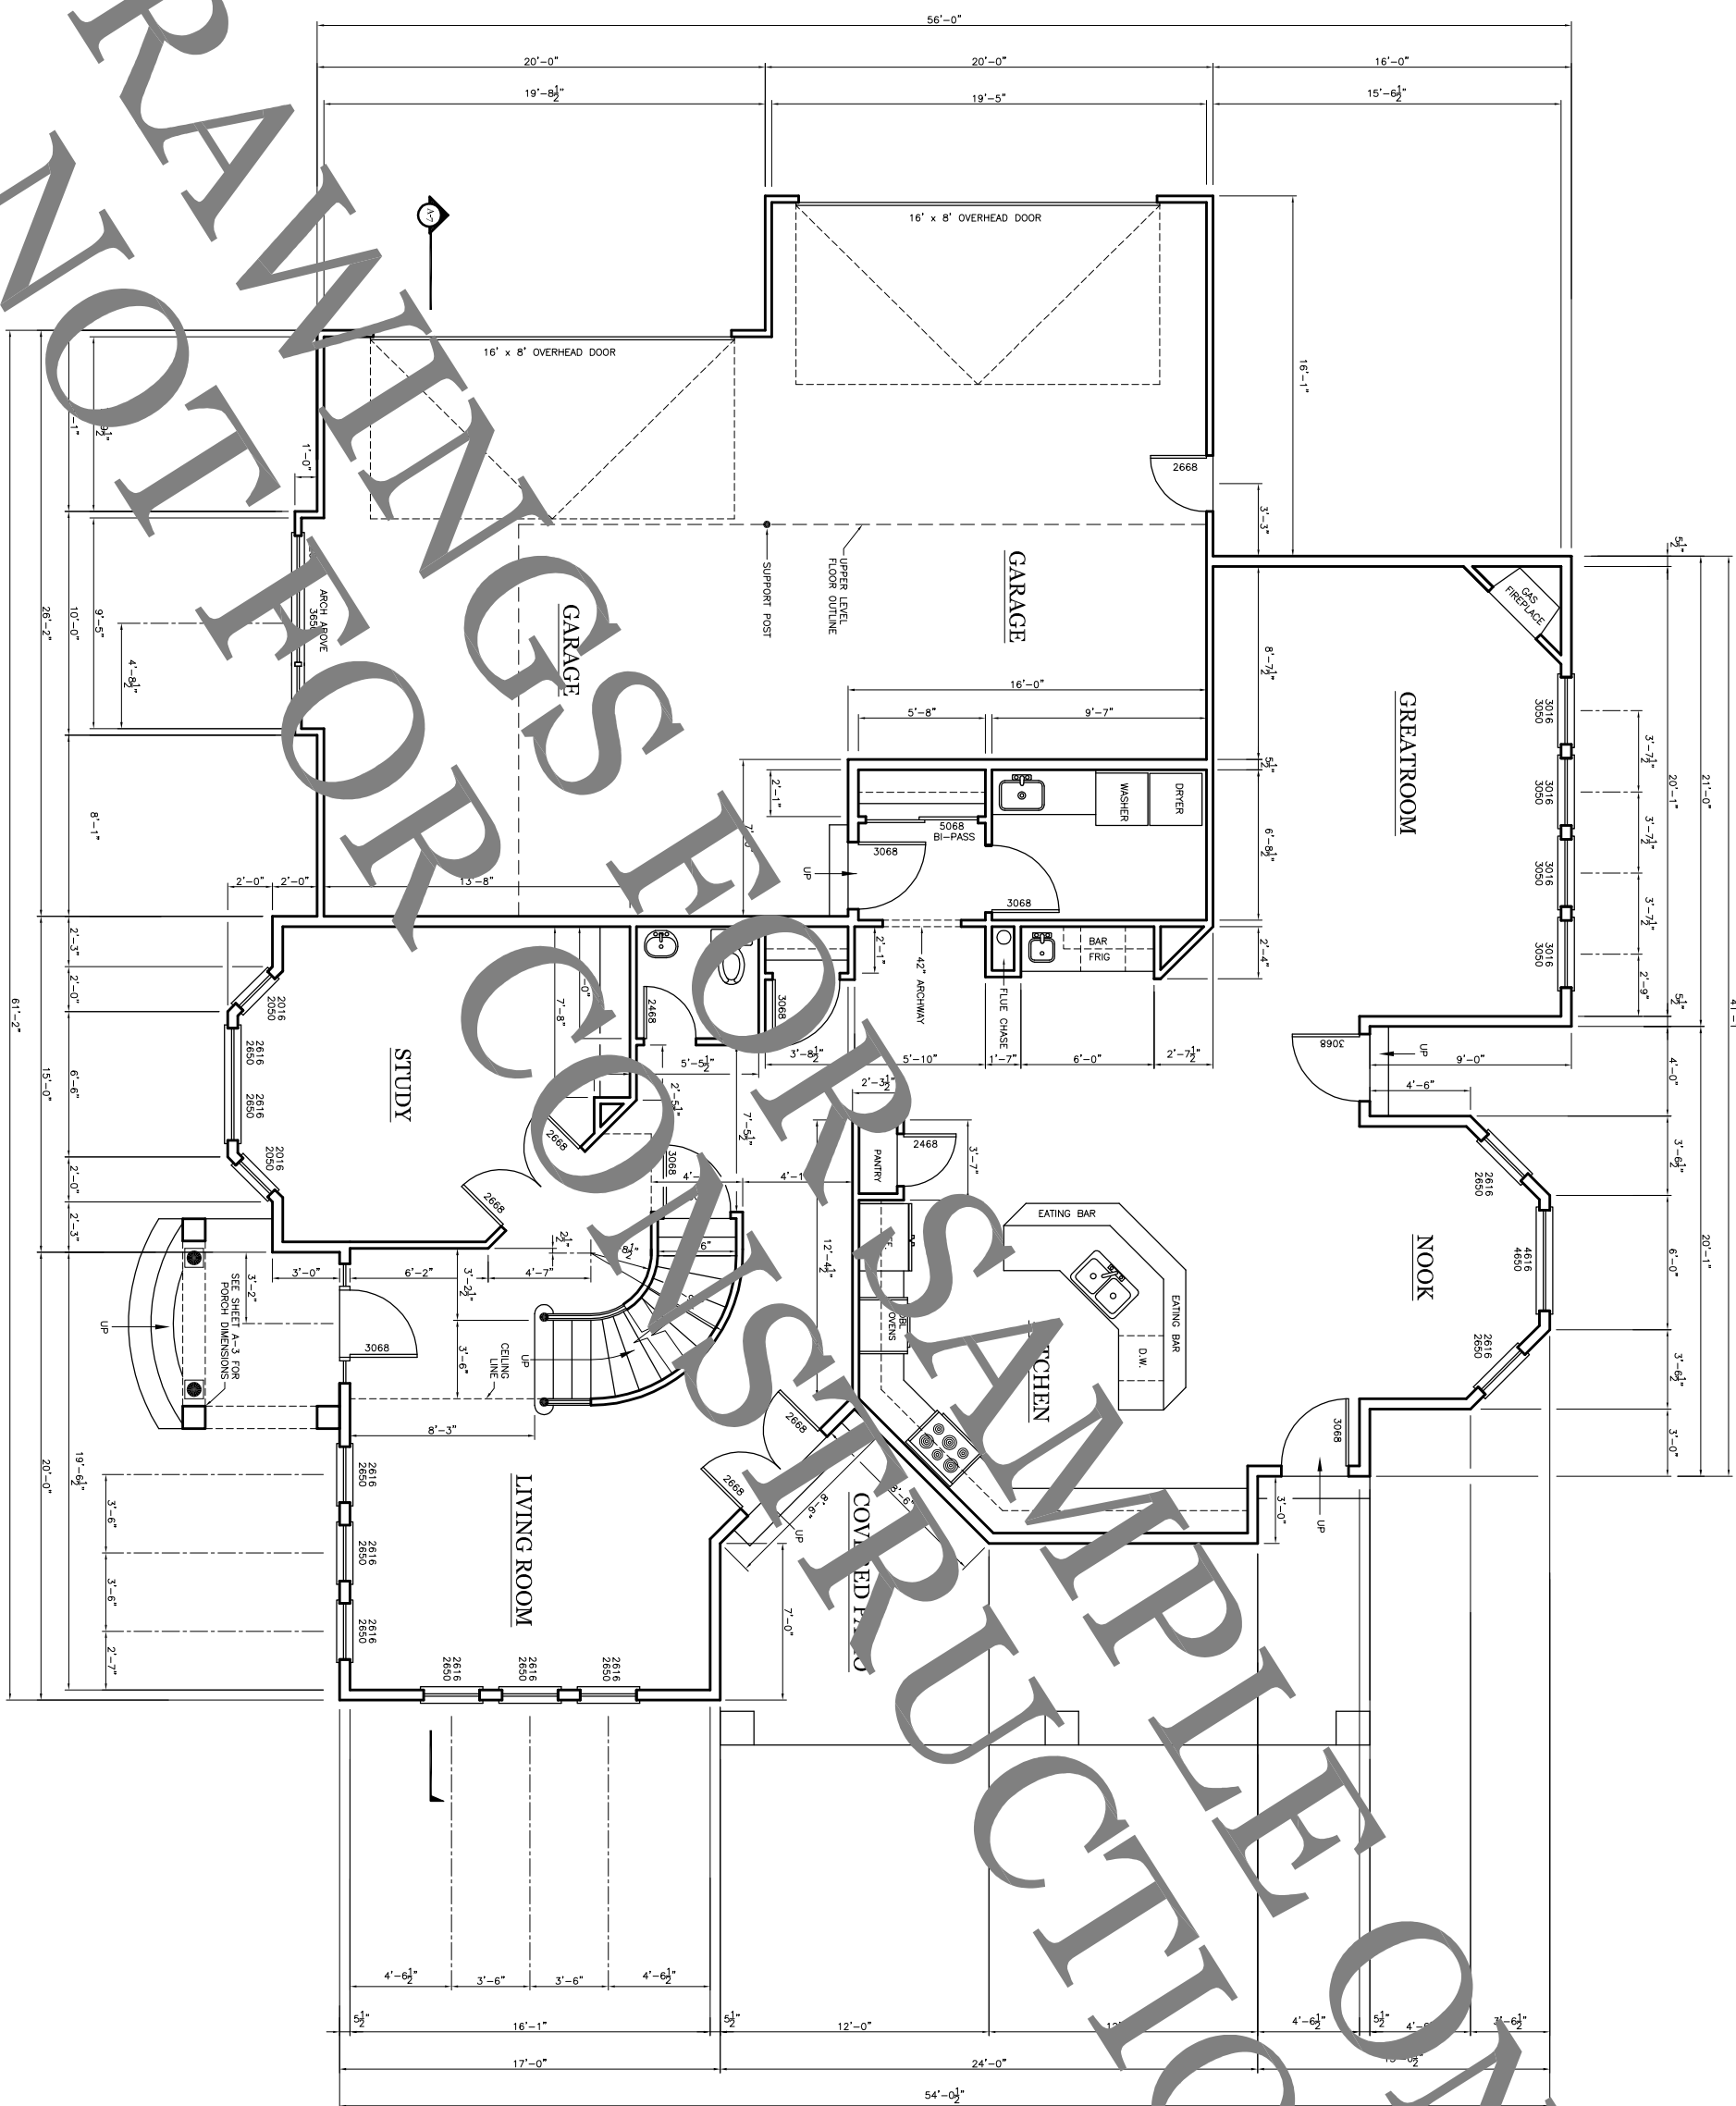

DRAFT ONLY  
FOR SALE ONLY  
STATIONED  
DRAFT ONLY

**MAIN LEVEL FLOOR PLAN**  
1,927 SQ. FT.

DRAWN BY	REVISION	DATE

**MODEL #3536**

**HOUSE PLAN  
BROKER.COM**

Specializing In Computer Designed House Plans  
www.houseplanbroker.com