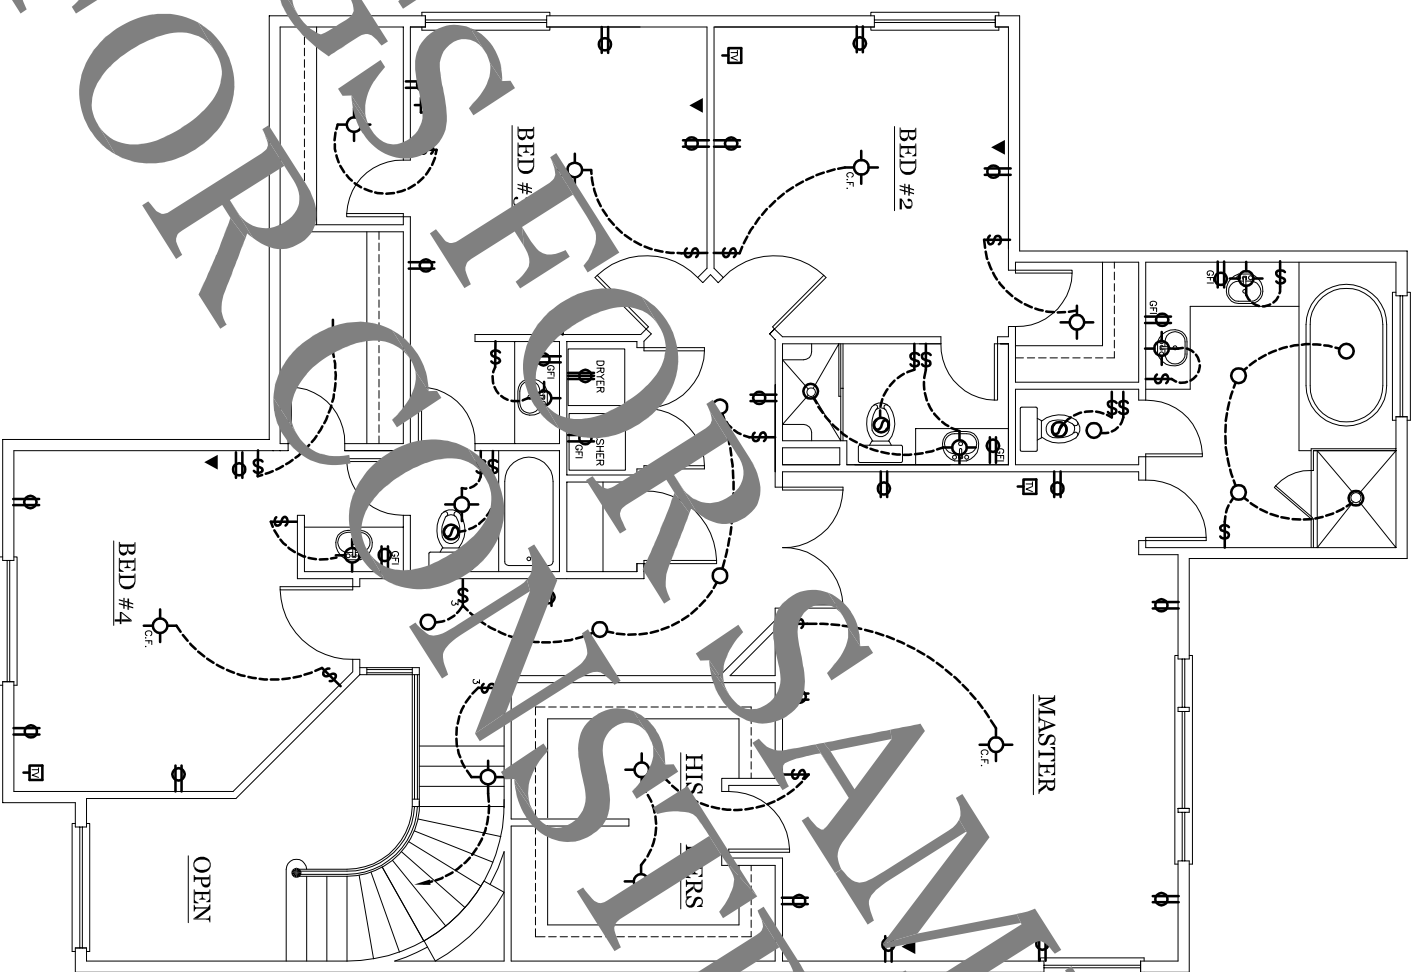

DRAWN FOR SALE ONLY

**UPPER LEVEL ELECTRICAL PLAN**

ELECTRICAL LEGEND	
	SURFACE MOUNTED LIGHT
	CEILING FAN
	RECESS. CAN LIGHT
	RECESS. FAN
	3-WAY SWITCH
	SINGLE POLE SWITCH
	GROUND FAULT INTERRUPT
	110V DUPLEX OUTLET
	220V OUTLET
	WATERPROOF OUTLET
	PHONE JACK
	T.V. JACK

MODEL #3536

REVISION	DATE