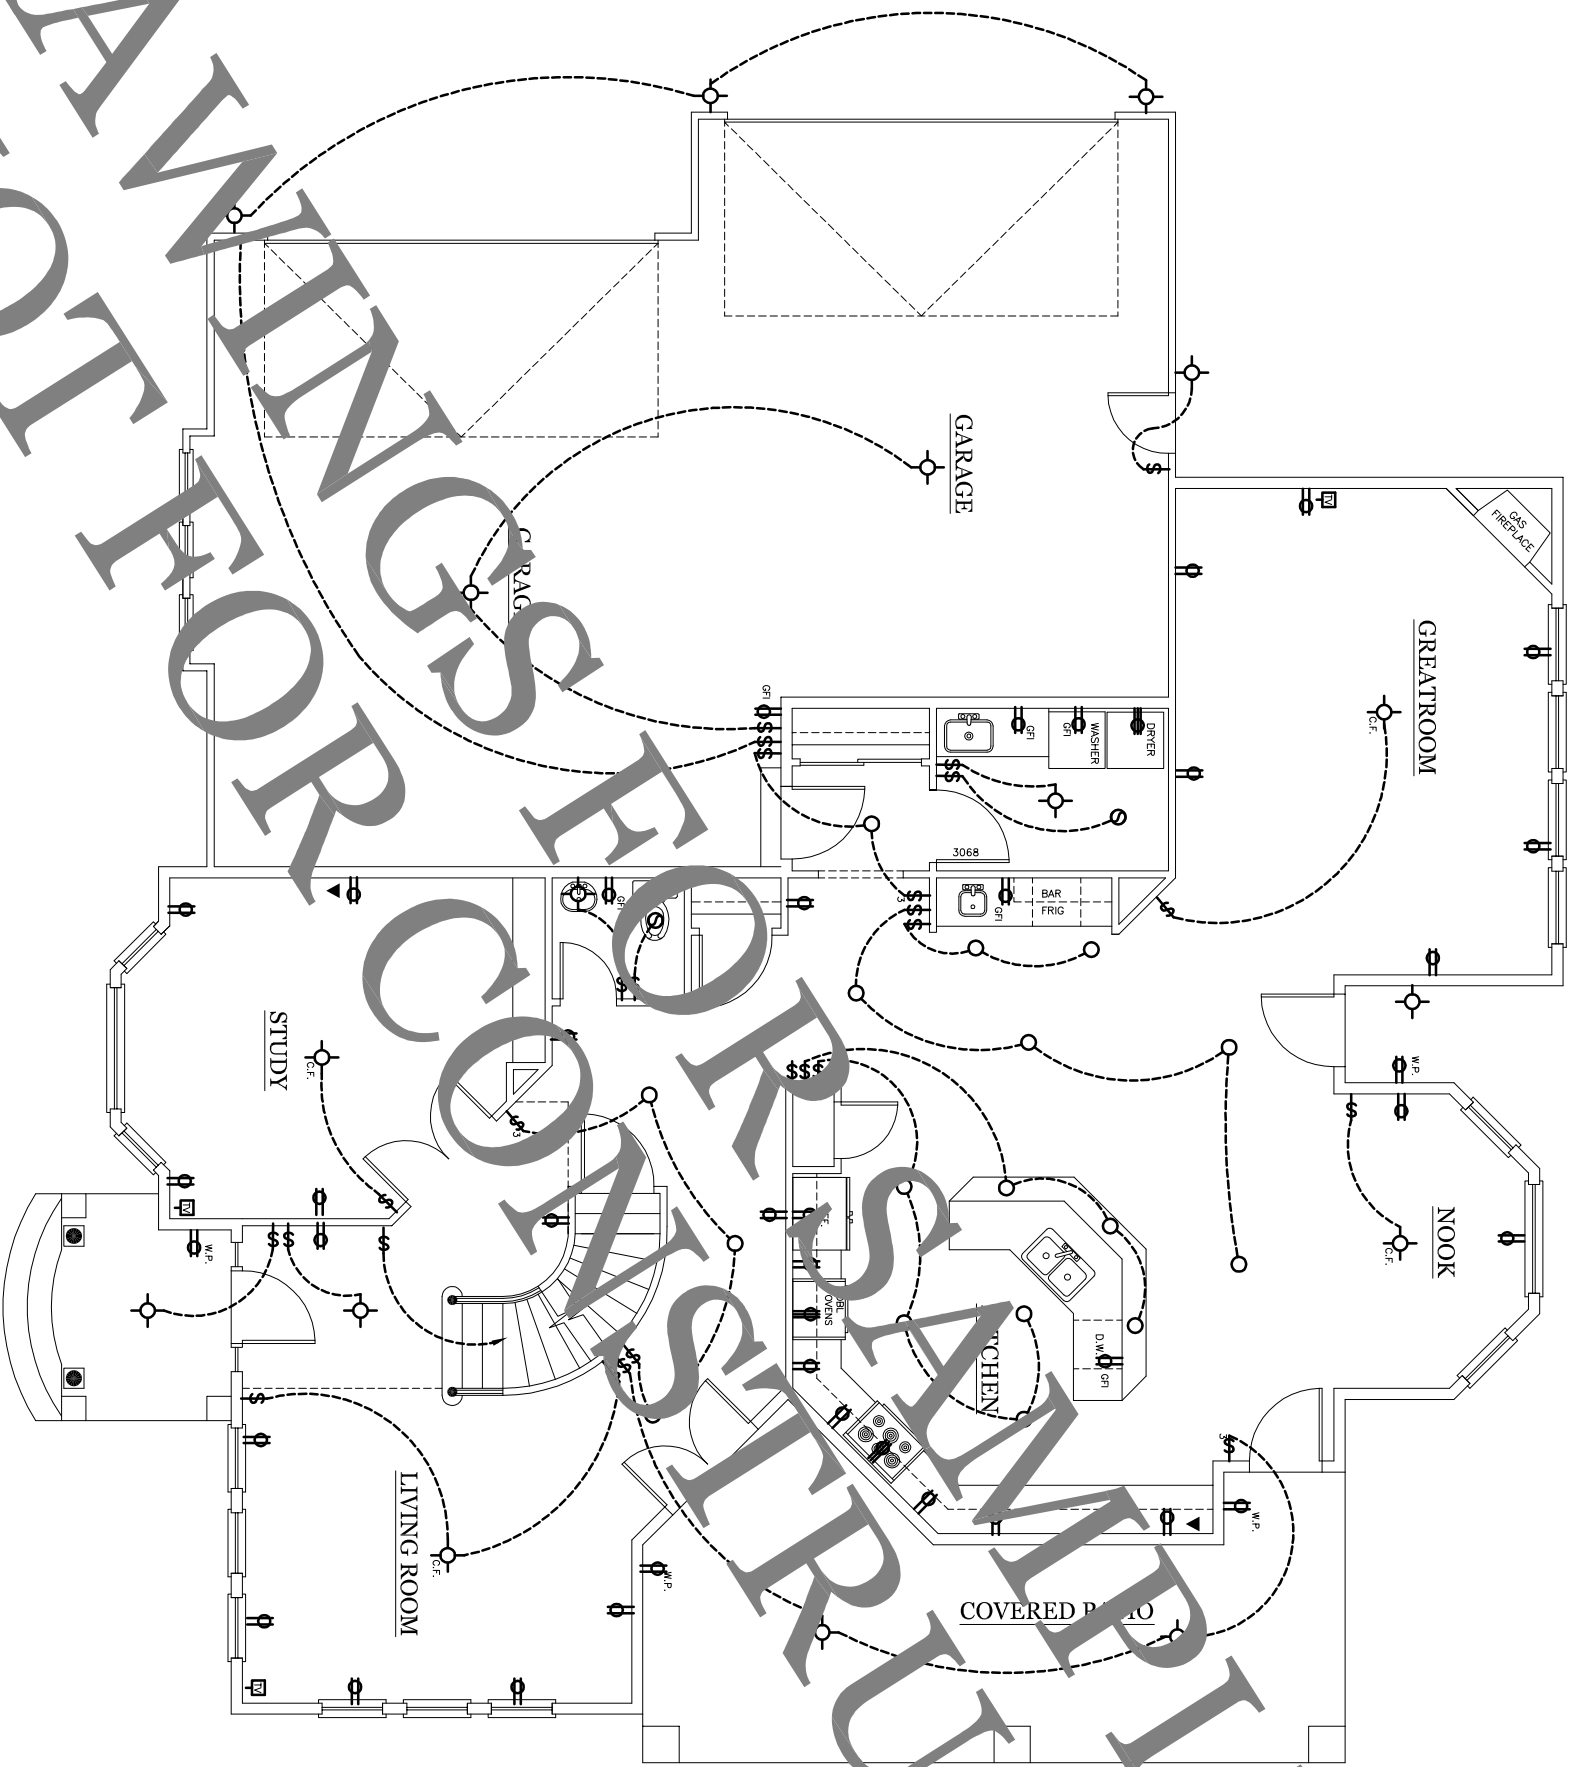

DRAWN FOR ELECTRICAL ONLY

MAIN LEVEL ELECTRICAL

⊞	ELECTRICAL LEDGING
⊞	SURFACE MOUNTED LIGHT
⊞	CENTRAL FAN
⊞	RECESSED FAN LIGHT
⊞	RECESSED LIGHT
⊞	RECESSED SWITCH
⊞	3 WAY SWITCH
⊞	SINGLE POLE SWITCH
⊞	GROUND FAULT INTERRUPT
⊞	110V DUPLEX OUTLET
⊞	220V OUTLET
⊞	WATERPROOF OUTLET
⊞	PHONE JACK
⊞	TV JACK